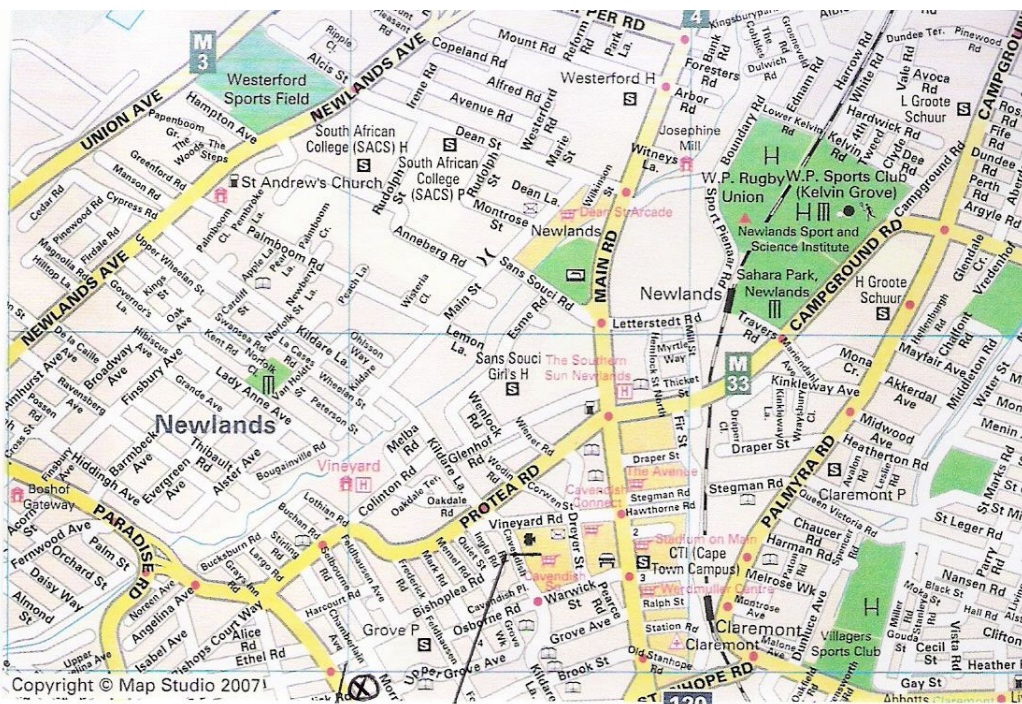

Clarence House, 6 Obelisk Road, Claremont/Cape Town, Tel. 021 6830307

Directions to Clarence House in Claremont/Cape Town:

Over N2:

Towards Cape Town / when close to the mountain turn off into 'Kirstenbosch/Rhodes Drive M3' towards Muizenberg / pass traffic light and take left lane to Claremont/Paradise Road M33 / drive past Shell petrol station towards traffic circle and take the 2nd road left into Newlands Road / then turn 3rd road left into Obelisk Road (after the pedestrian traffic light).

Over N1:

Towards Cape Town / take exit left into Oswald Pirow Street / left onto N2 (Eastern Boulevard) / take M3 towards Muizenberg / pass traffic light and take left lane to Claremont/Paradise Road M33 / drive past Shell petrol station towards traffic circle and take the 2nd road left into Newlands Road / then turn 3rd road left into Obelisk Road (after the pedestrian traffic light).

Clarence House Cavendish Square Claremont Station